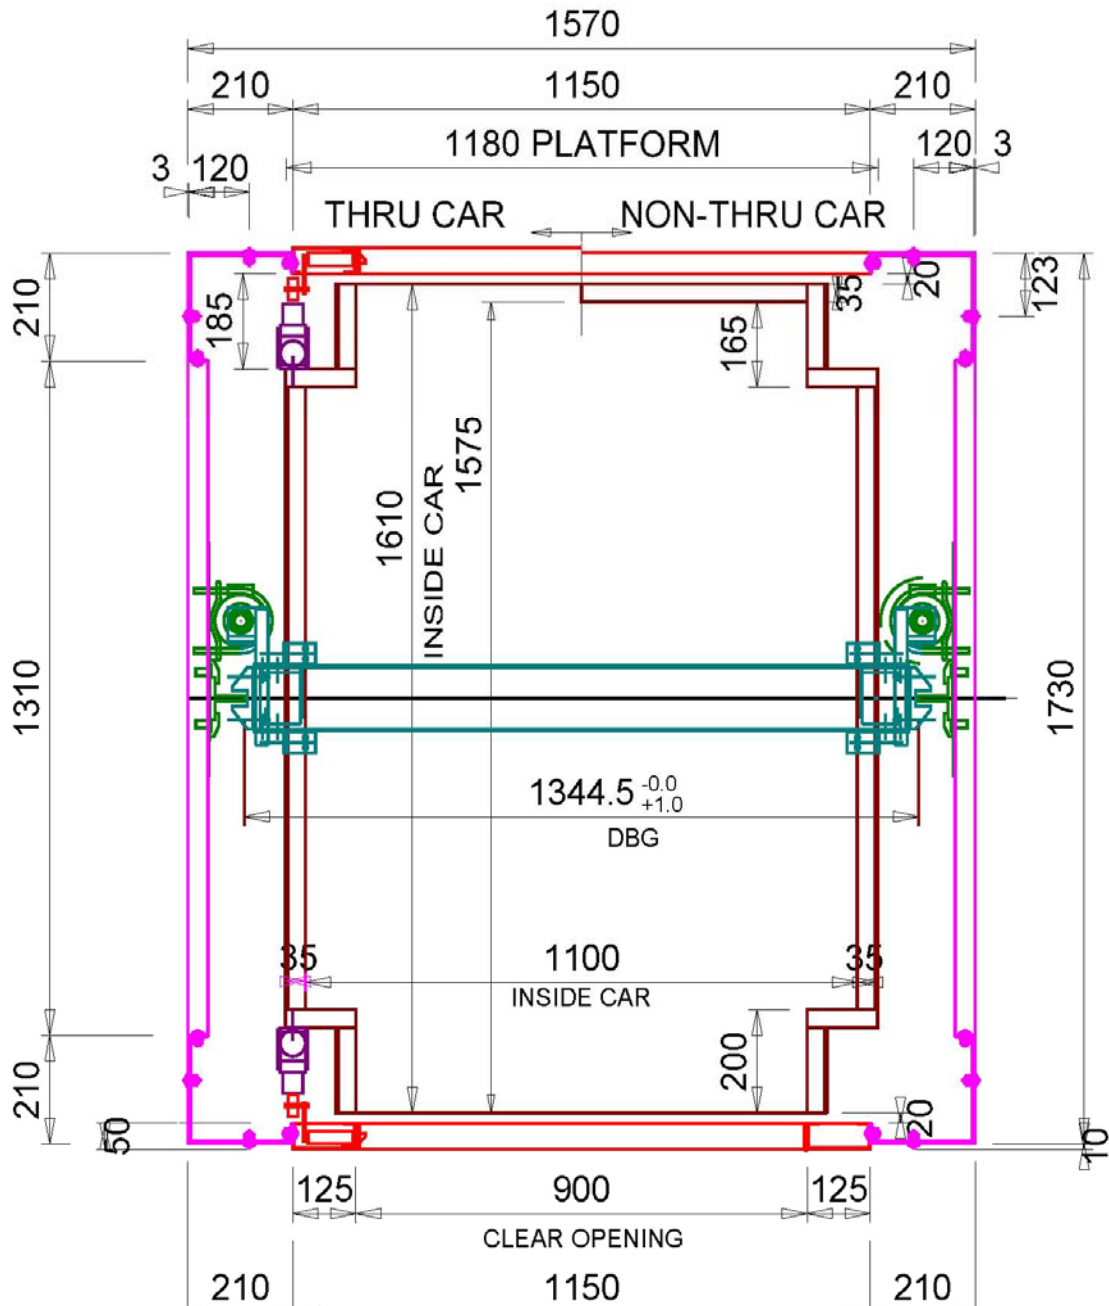

2018PR Large Car Tower/Well Plan