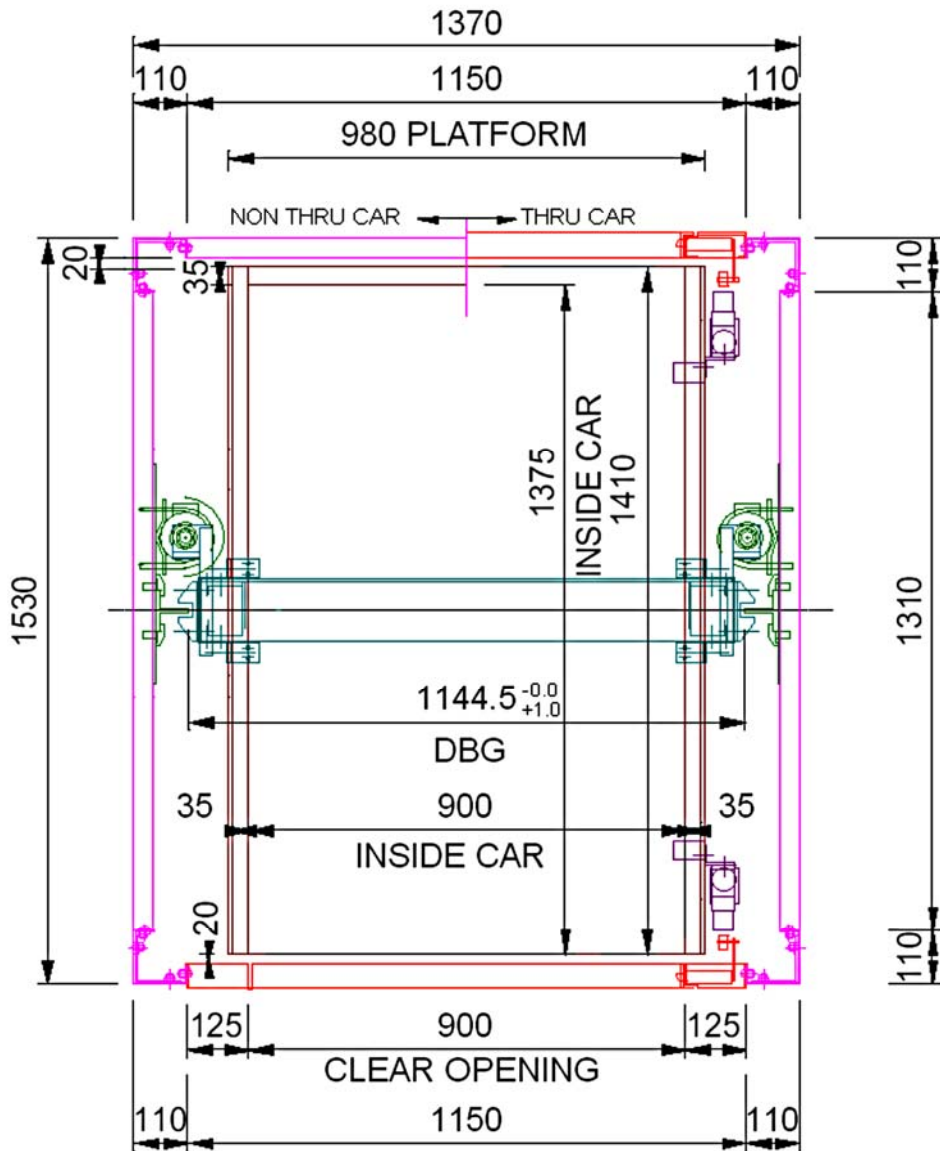

2018PR Standard Car Tower/Well Plan